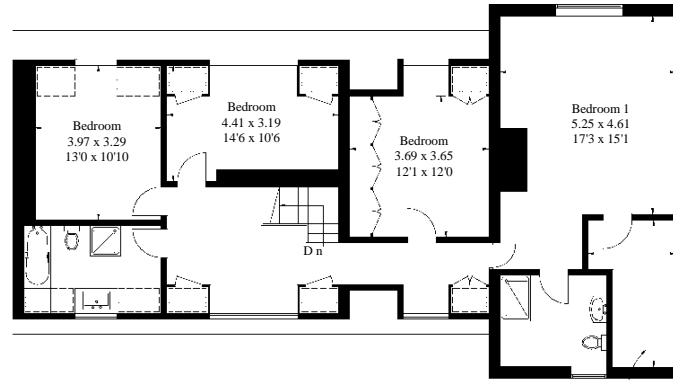

The Old Mill, Main Street, Any Town, Suffolk, IP31 7TY

Approximate Gross Internal Area = 257 sq m / 2766 sq ft

= Reduced headroom below 1.5m / 5'0

Ground Floor

First Floor

Dressing Room  
3.77 x 2.32  
12'4" x 7'7"