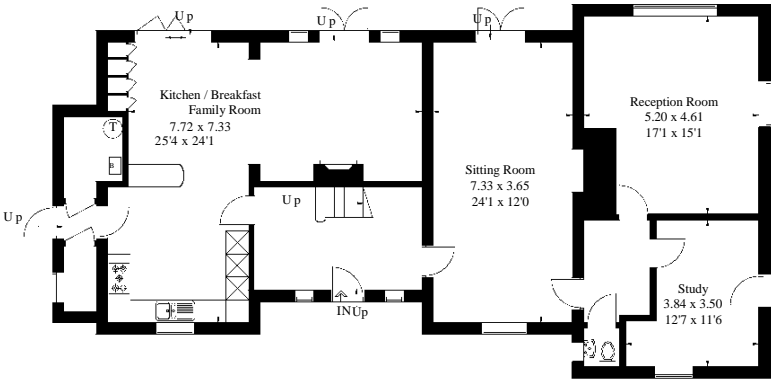

The Old Mill, Main Street, Any Town, Suffolk, IP31 7TY

Approximate Gross Internal Area = 257 sq m / 2766 sq ft

= Reduced headroom below 1.5m / 5'0

Ground Floor

First Floor

Dressing Room  
3.77 x 2.32  
12'4" x 7'7"